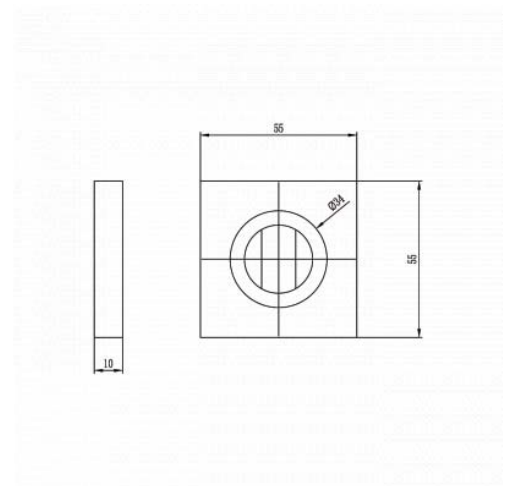

F SQUARE ROSE DOOR FURNITURE TURNSNIB

DETAILS

PRODUCT CODE

F06SSS

DIMENSIONS

50mm x 50mm

FIXING

Concealed

HANDING

Non-Handed

MATERIAL

304 Grade Stainless Steel

OVERALL THICKNESS

10mm

PRODUCT SERIES

F Square Rose Door Furniture

WARRANTIES

25 Years Mechanical

NOTES

Product code identifies SSS finish

FINISHES

Satin Rose Gold (SRG)

Satin Graphite (SGR)

Satin Black (SBL)

Satin Antique Bronze (SABZ)

Satin Antique Brass (SAB)

Satin Stainless Steel (SSS)

Polished Stainless Steel (PSS)

CERTIFICATIONS